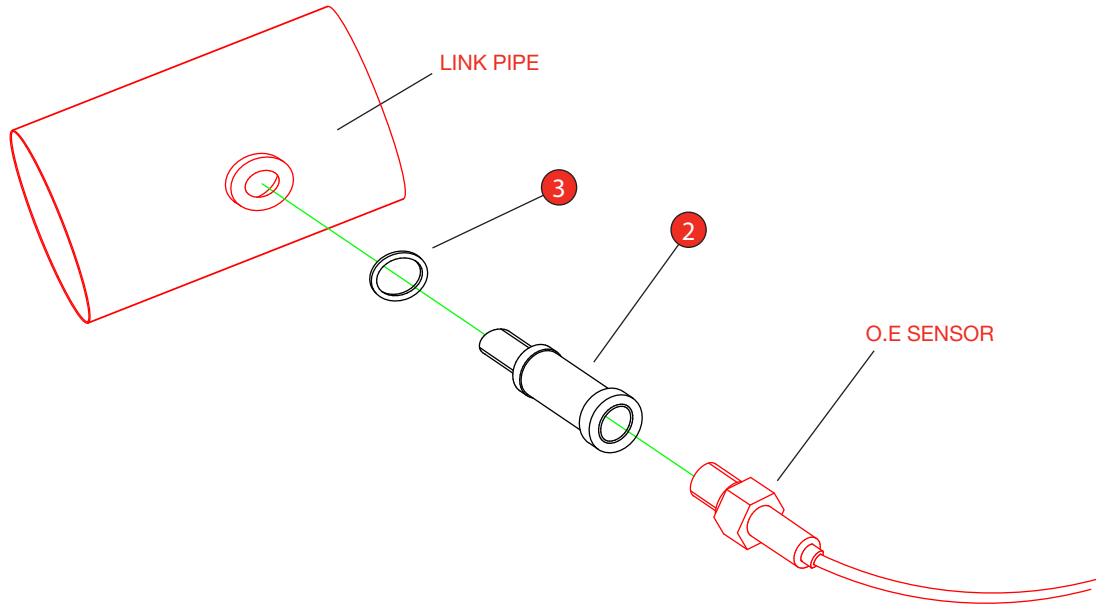

Product	M12 Inline O2 Catalyst	Part No.	SCEXM12CAT
Year	N/A	Fit Kit	Z039.10738
Notes	Where not supplied use original fittings. Ensure to keep clear of all moving parts.		

Estimated Fitting Time: 30 Minutes

NO.	PART NO.	DESCRIPTION	QTY
1	Z039.10738	Fitting Kit	1
Fit Kit - Z039.10738			
2	Z026.20185	O2 Check Engine Light Eliminator	1
3	Z017.10728	M12 Copper Washer	1

DATE	26/03/2024
ISSUE	01
AUTHORISED	G. O'Shea

NOTE: FOR MOTORSPORT USE ONLY.

STAY CONNECTED TO RED POWER.